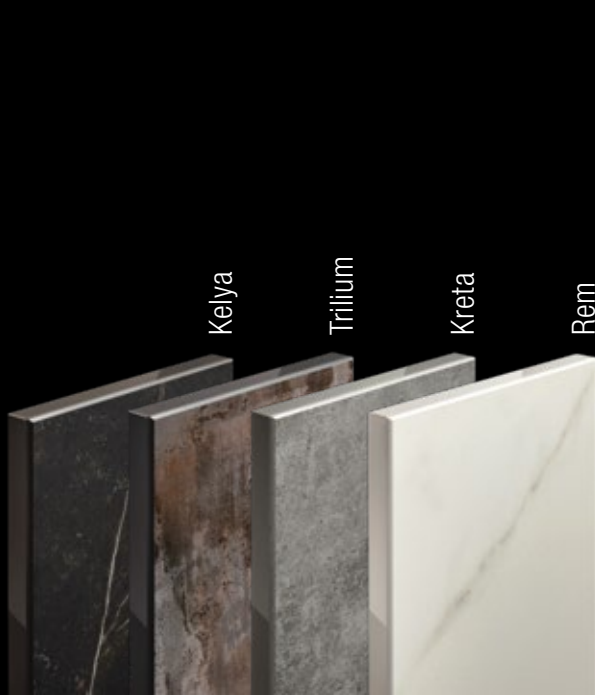

Dekton Collection

In response to a discerned market demand for seamlessly coordinated cabinetry and door fronts with countertops and backsplashes, we proudly introduce the Dekton Collection. This innovative collection is designed to elevate your space with unparalleled aesthetic harmony and practicality.

Eter

Pg 1200
Min order 5 M2
Min size 250x34 mm
Max size 780x2700 mm
Prod 6-8 weeks

Trilium

Pg 1200
Min order 5 M2
Min size 250x34 mm
Max size 780x2700 mm
Prod 6-8 weeks

Bromo

Pg 1200
Min order 5 M2
Min size 250x34 mm
Max size 780x2700 mm
Prod 6-8 weeks

Laurent

Pg 1200
Min order 5 M2
Min size 250x34 mm
Max size 780x2700 mm
Prod 6-8 weeks

Sirius

Pg 1200
Min order 5 M2
Min size 250x34 mm
Max size 780x2700 mm
Prod 6-8 weeks

Kelya

Pg 1200
Min order 5 M2
Min size 250x34 mm
Max size 780x2700 mm
Prod 6-8 weeks