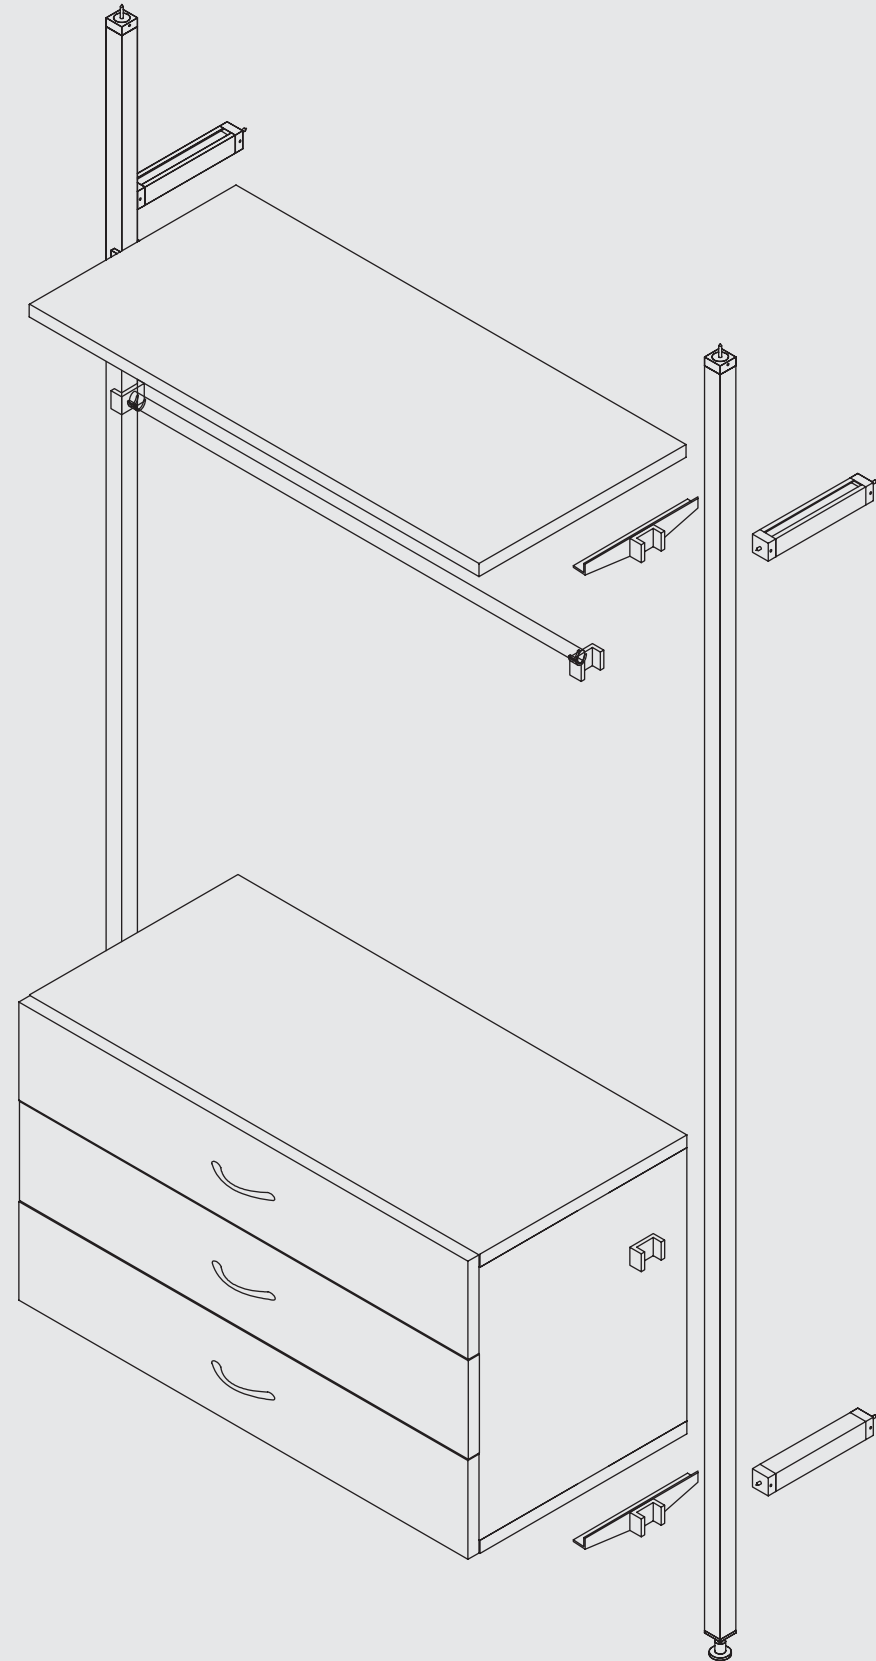

SPACE provides an equally attractive alternative to the Trend interior system. With its classic style and elegant design, Space enhances any room, boasting many useful features. An ideal interior system for walk-in closets or anywhere one can fully appreciate the spaciousness and clean-cut look of this interior system.