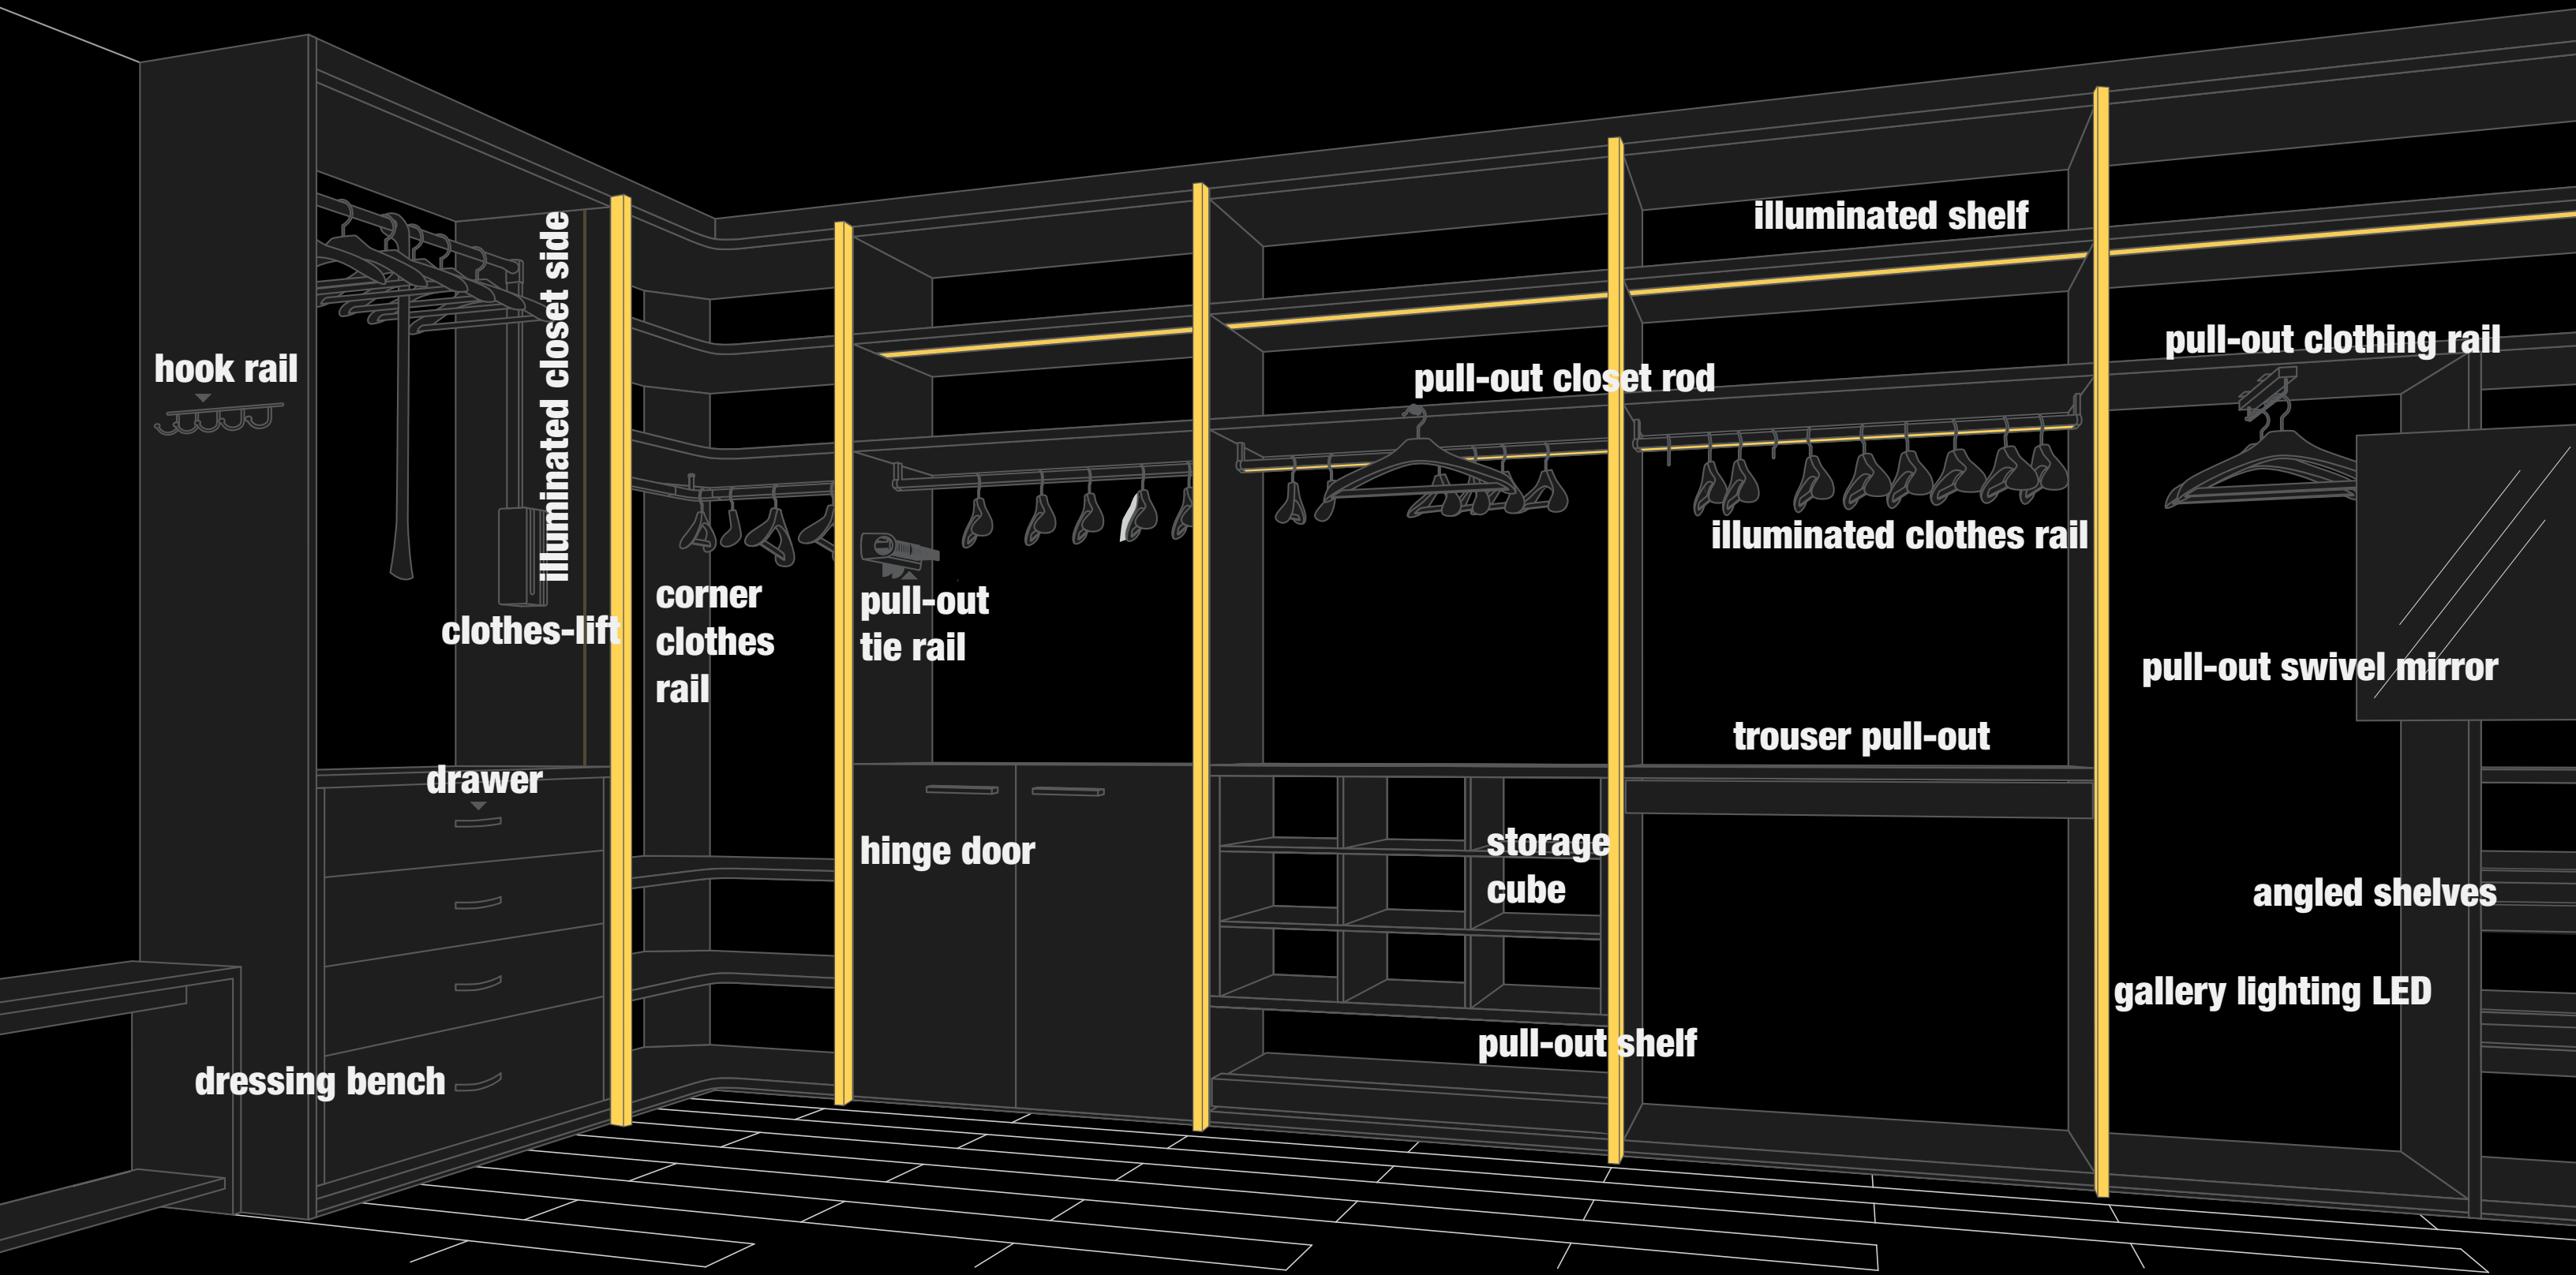

Installation

Trend and Space are two of the times elements of customized interior design. The fitted closet, walk-in closet, living space.

BauCloset provides unique storage solutions based on a diverse range of doors and interior systems to create a stylish living atmosphere. Simply combine elements from the numerous door options, selections of interior systems, and wealth of accessories to create the closet that provides you with a unique, personalized storage system.

SPACE

TREND

room solutions at a glance!

TREND

TREND

offers a practical design-oriented storage solution which puts the emphasis on appearance, design and functionality. For a walk-in closet, a prestigious office space or for almost any living area; if you are looking for an especially stable system, then the Trend interior system is the right choice. Outer sides, inner sides and shelves are made of decor resin-coated 25 mm [1"] chipboard (Carb2)

SPACE – Classic and Elegant System: Made by BauCloset, adjustable height shelves present a distinctive feature in this gridless system. Advanced options and design oriented surfaces such as Urban Structures harmoniously enhance the look.

TREND, a wardrobe system along with a walk-in closet possessing a contemporary modularity suitable to any space. The walk-in closet is distinguished by 1" vertical panels that bring out the solidity of their geometry. The frame side creates great formal lightness and emphasizes the wardrobes inner open units.