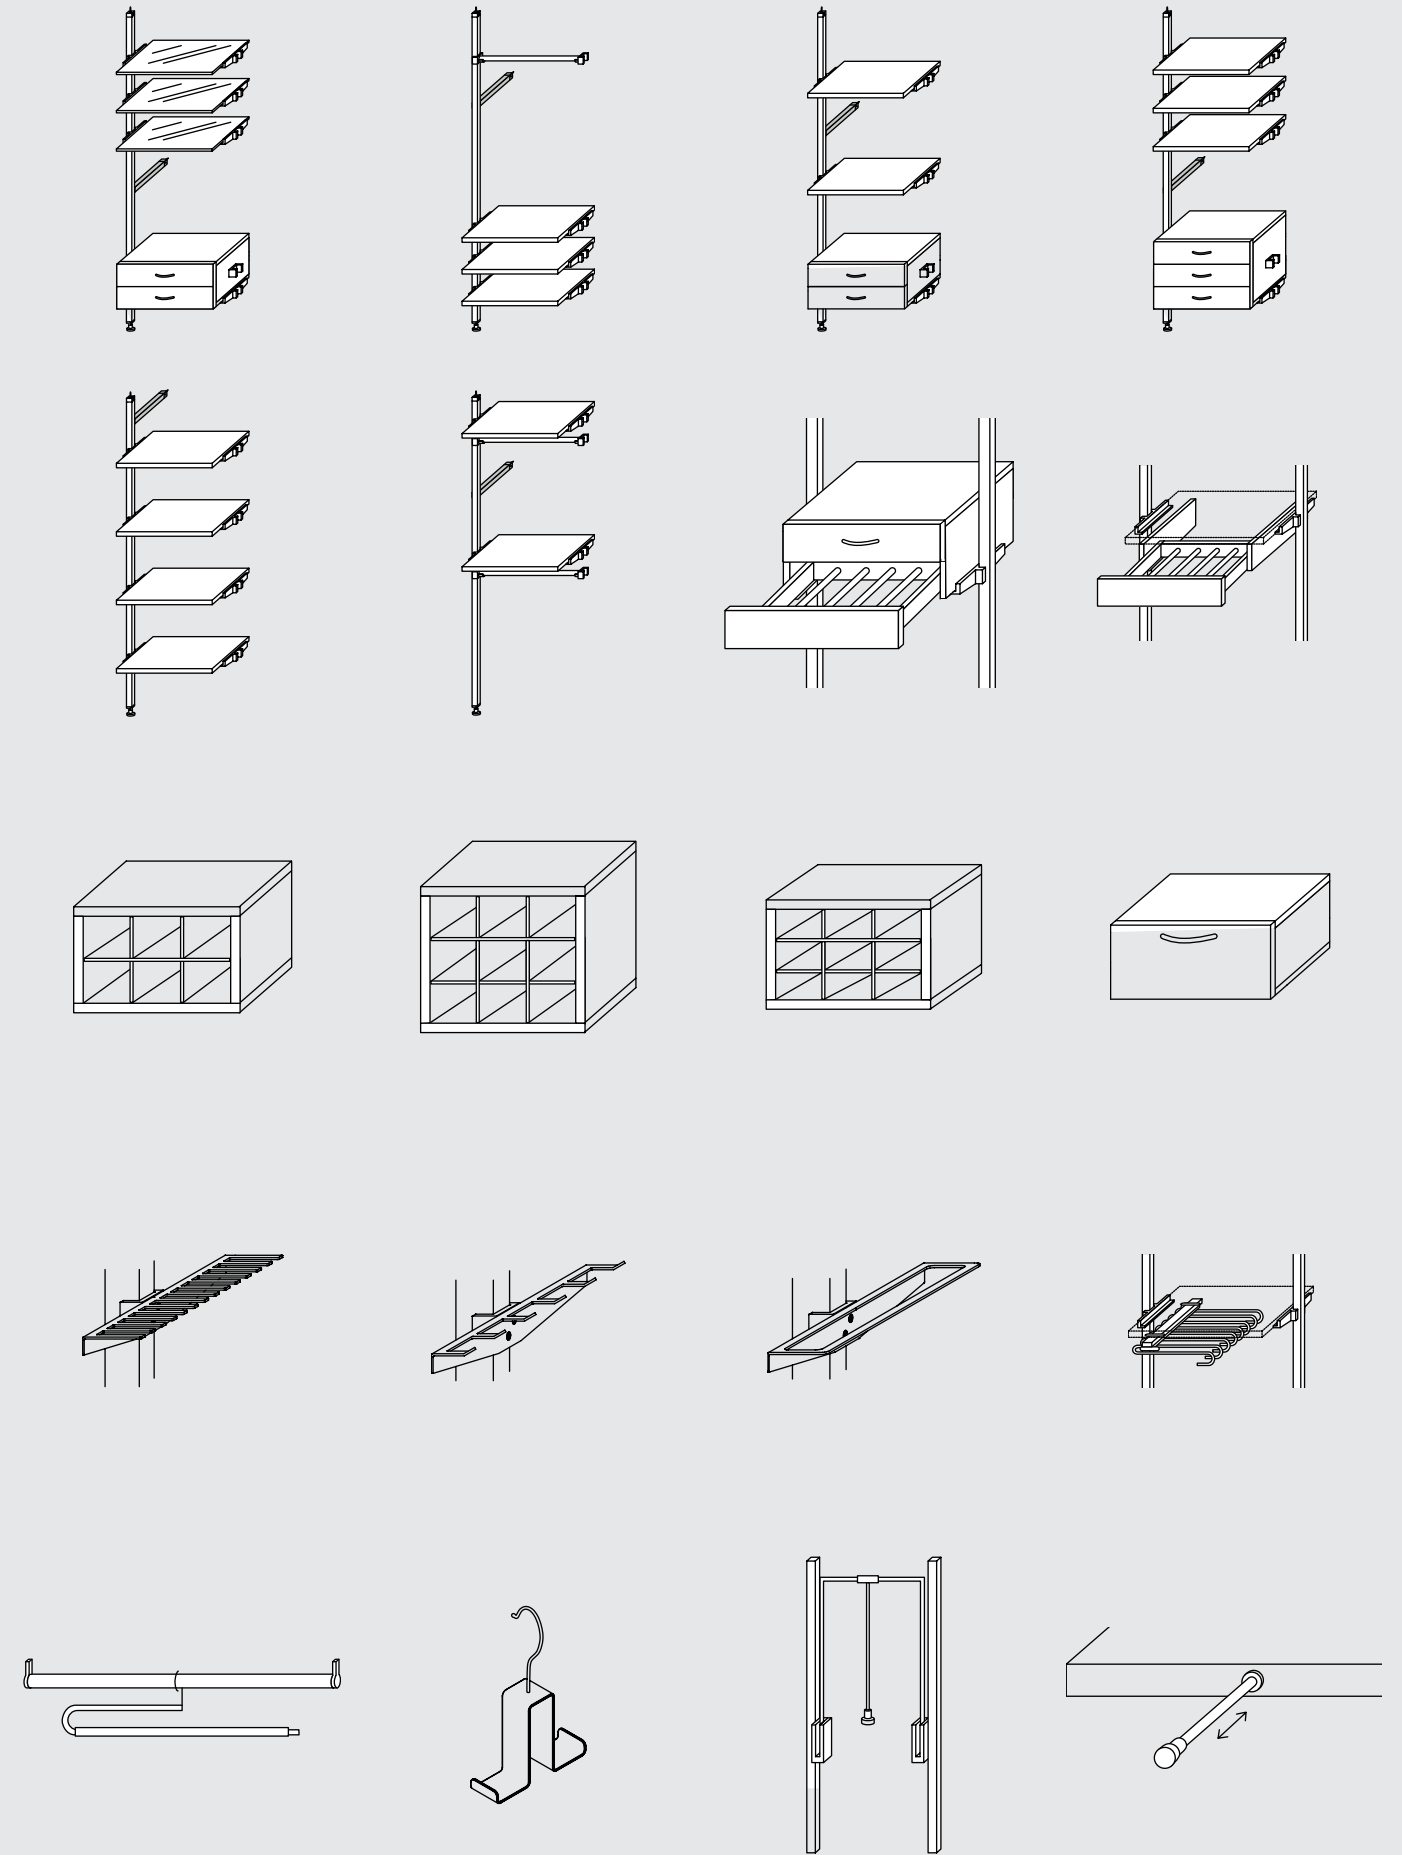

SPACE

TREND

room solutions at a glance!

TREND

TREND

offers a practical design-oriented storage solution which puts the emphasis on appearance, design and functionality. For a walk-in closet, a prestigious office space or for almost any living area; if you are looking for an especially stable system, then the Trend interior system is the right choice. Outer sides, inner sides and shelves are made of decor resin-coated 25 mm [1"] chipboard (Carb2)

SPACE

SPACE provides an equally attractive alternative to the Trend interior system. With its classic style and elegant design, Space enhances any room, boasting many useful features. An ideal interior system for walk-in closets or anywhere one can fully appreciate the spaciousness and clean-cut look of this interior system.

SPACE – Classic and Elegant System: Made by BauCloset, adjustable height shelves present a distinctive feature in this gridless system. Advanced options and design oriented surfaces such as Urban Structures harmoniously enhance the look.

TREND, a wardrobe system along with a walk-in closet possessing a contemporary modularity suitable to any space. The walk-in closet is distinguished by 1" vertical panels that bring out the solidity of their geometry. The frame side creates great formal lightness and emphasizes the wardrobes inner open units.