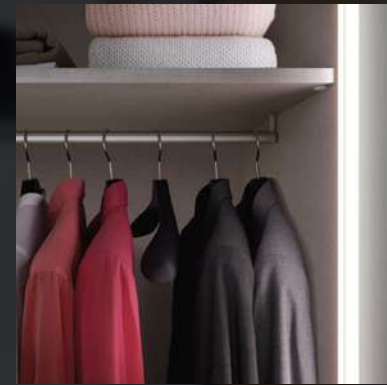

Tirano Oak Black

Idea Curio

Idea Renio

FINISHES

Led hanging rail

Gallery light

Shelf Led

Led side