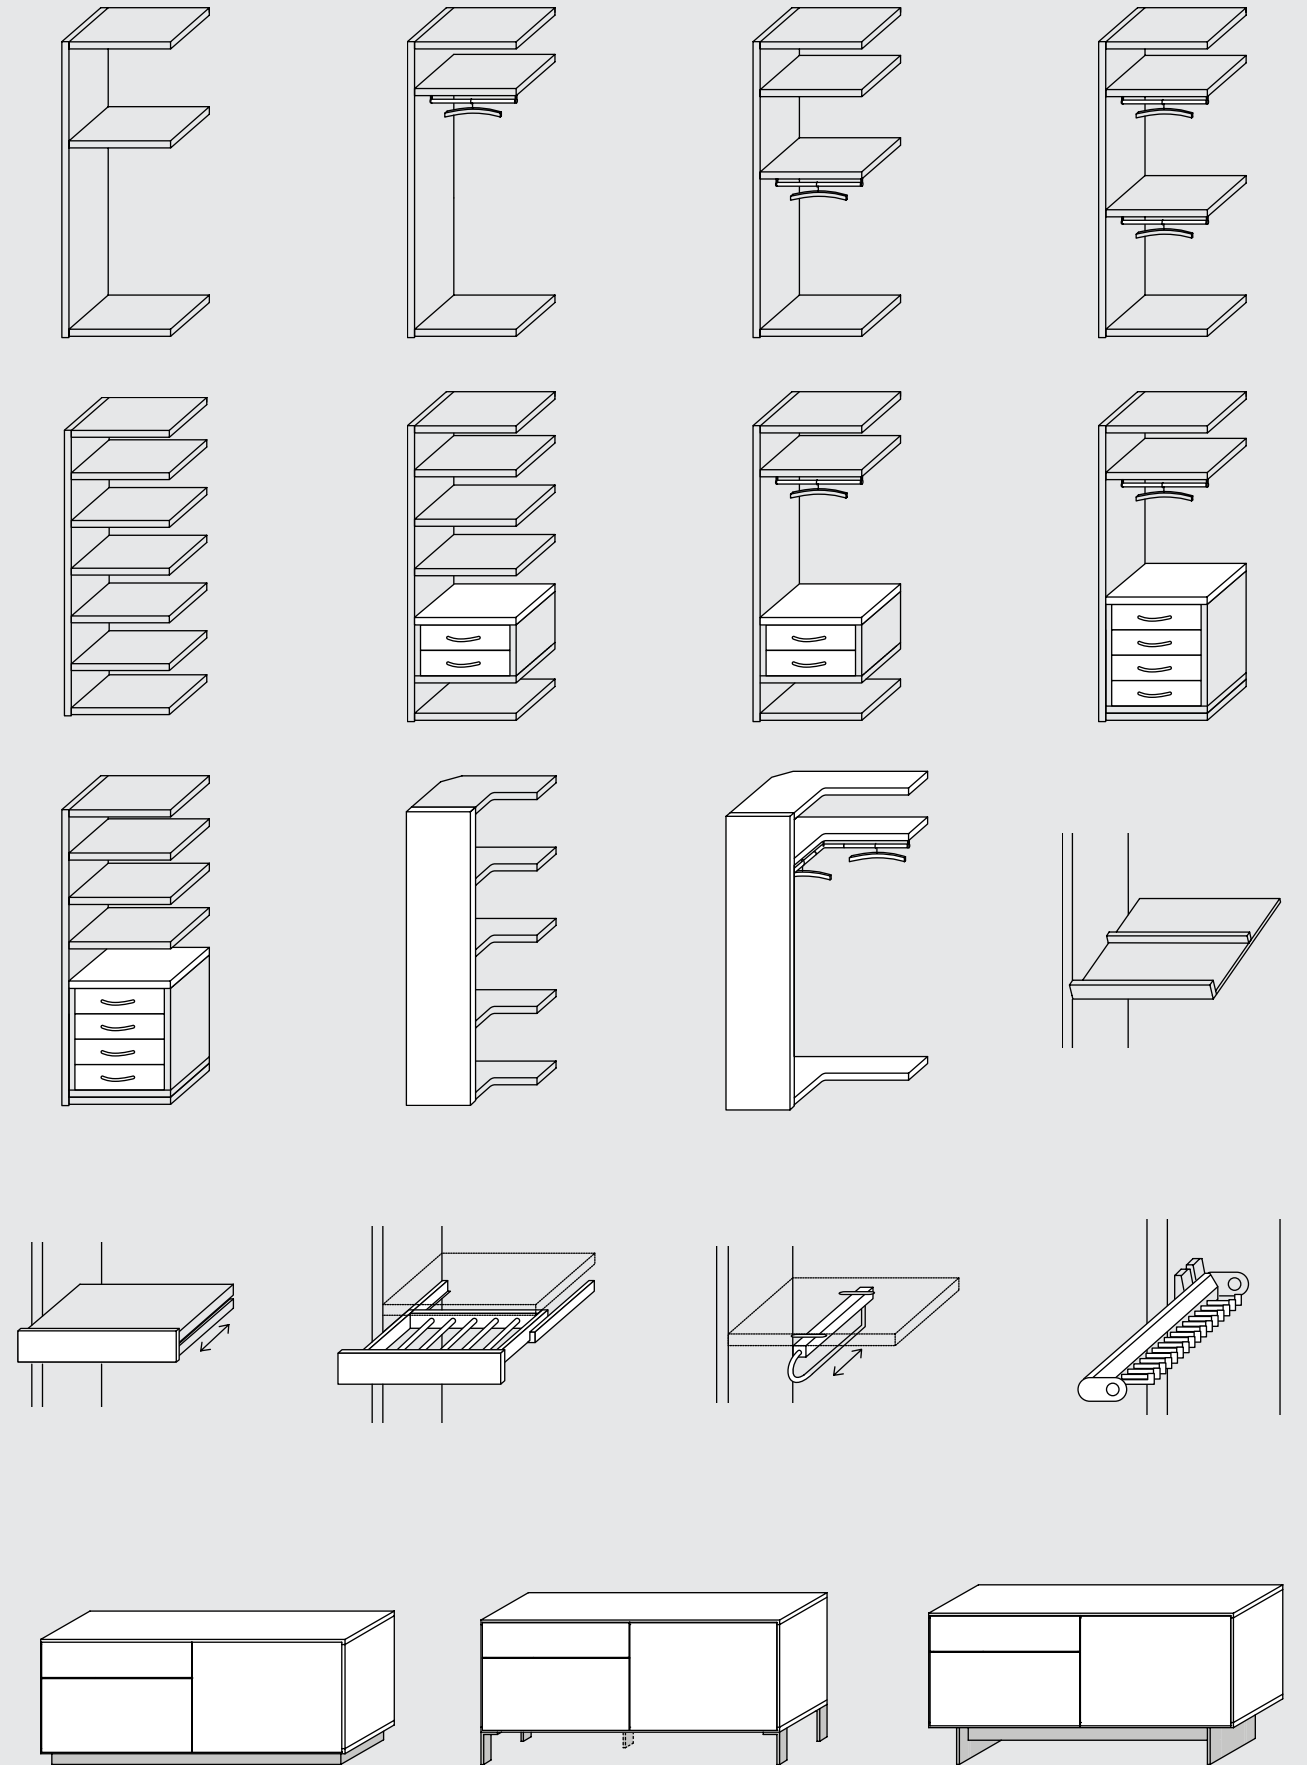

SPACE

TREND

room solutions at a glance!

TREND

TREND

offers a practical design-oriented storage solution which puts the emphasis on appearance, design and functionality. For a walk-in closet, a prestigious office space or for almost any living area; if you are looking for an especially stable system, then the Trend interior system is the right choice. Outer sides, inner sides and shelves are made of decor resin-coated 25 mm [1"] chipboard (Carb2)

SPACE

SPACE provides an equally attractive alternative to the Trend interior system. With its classic style and elegant design, Space enhances any room, boasting many useful features. An ideal interior system for walk-in closets or anywhere one can fully appreciate the spaciousness and clean-cut look of this interior system.

SPACE – Classic and Elegant System: Made by BauCloset, adjustable height shelves present a distinctive feature in this gridless system. Advanced options and design oriented surfaces such as Urban Structures harmoniously enhance the look.