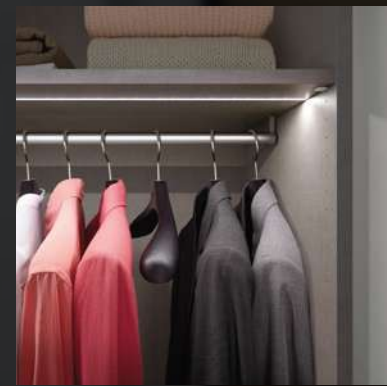

Tirano Oak Black

Idea Curio

Idea Renio

FINISHES

Led hanging rail

Gallery light

Shelf Led

Led side