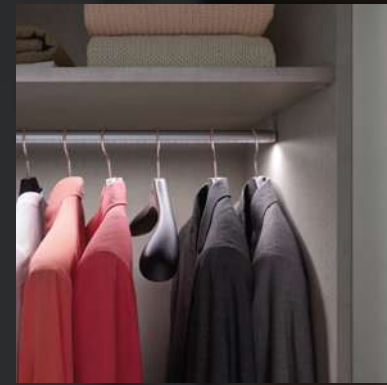

Tirano Oak Black

Idea Curio

Idea Renio

FINISHES

Led hanging rail

Gallery light

Shelf Led

Led side

SPACE

TREND

room solutions at a glance!

TREND

TREND

offers a practical design-oriented storage solution which puts the emphasis on appearance, design and functionality. For a walk-in closet, a prestigious office space or for almost any living area; if you are looking for an especially stable system, then the Trend interior system is the right choice. Outer sides, inner sides and shelves are made of decor resin-coated 25 mm [1"] chipboard (Carb2)